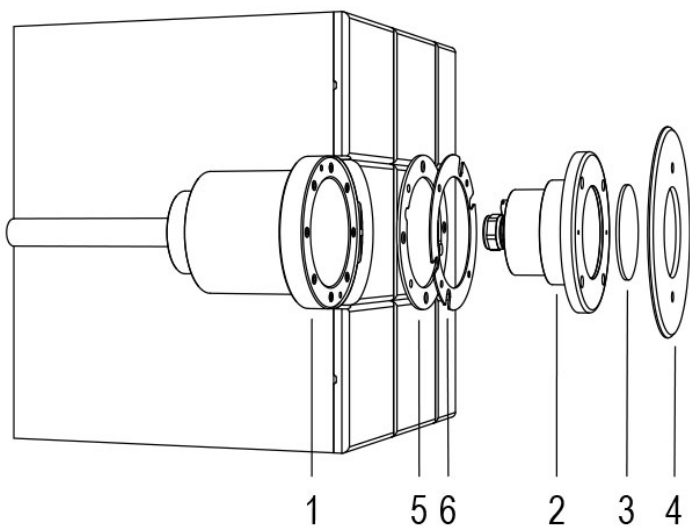

MINI PERLA BLU IN 120° WITH STAINLESS STEEL FLANGE WITHOUT NICHE

Cod. 2108827310L

LAMP WITH STAINLESS STEEL FLANGE, DIFFUSER and 4m of CABLE

Lampada per piscina a LED con colore fisso, ideale per vasche di dimensioni medio piccole. Per incasso in cemento armato. NICCHIA NON INCLUSA.

Technical data:

Power supply	12 V AC
Current	2.25 A
Maximum power consumption	24 W
Apparent maximum power	31 VA
Electrical insulation class	III
Connection	4 m BLUE PBS-POOL CABLE 2X2.5
Maximum cable length	30 m
Coverage area m ²	15 - 20
Beam angle	120°
Number of LEDs	12
LED colour	BLUE
Body	AISI316L STEEL AND GLASS
Weight	1.2 kg
Protection rating	IP68
Working conditions	EXCLUSIVELY IN WATER
Maximum ambient temperature	-20 °C +40 °C