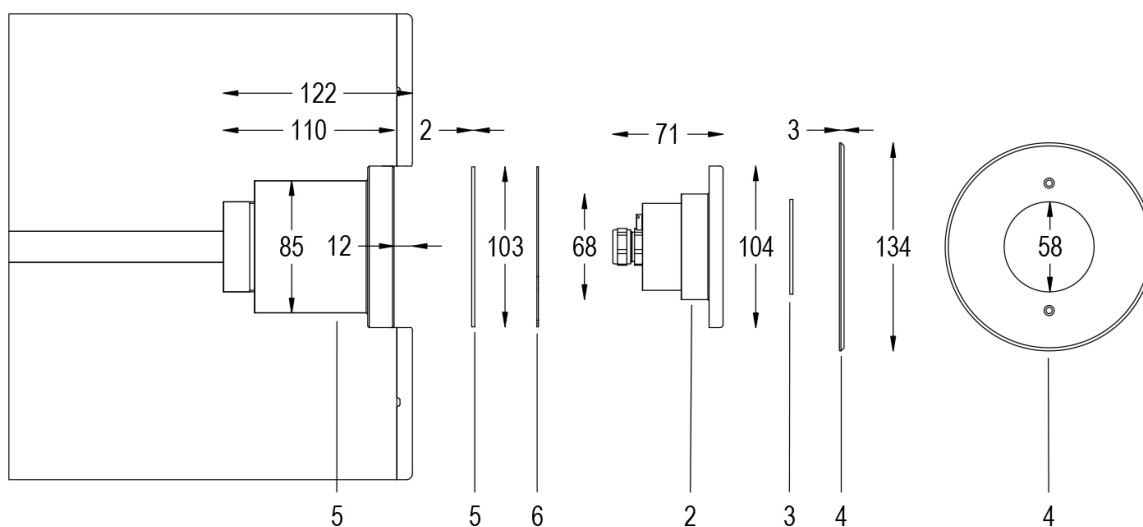

27/01/22 - The data in this document may be changed without notice in order to improve the product or to correct any errors.